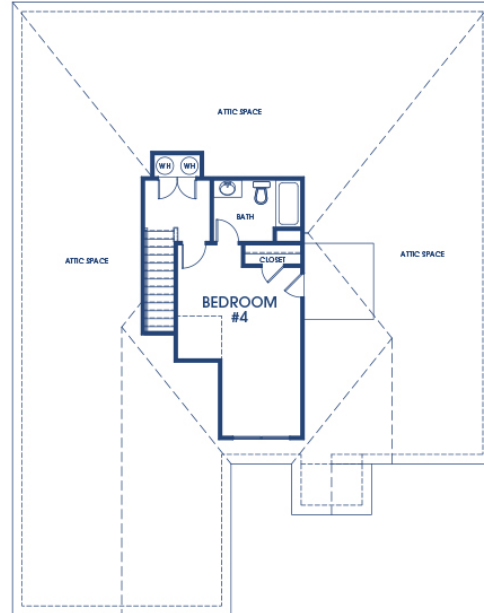

Westland Floor Plans

Bogart, Georgia

Homes from approximately 1,933 - 3,661 Sq. Ft.

Plan	Beds	Baths	Garage	Sq. Ft.
Bryan	4	2.5	2	1,933
Carroll	4	2.5	2	2,190
Elbert	4	2.5	2	2,414
Bowers	4	2.5	2	2,608
Marlene	5	3	2	2,567
Fayette	5	3	2	2,653
Edison	4	3	2	2,873
Summit	5	3	2	2,929
Savannah	5	4	2	3,034
Hampshire	4	3.5	2	3,110
Jean Lee	5	4	2	3,661

Bryan

4 Bedrooms | 2.5 Bathrooms | 2-Car Garage | 1,933 Sq. Ft.

Carroll

4 Bedrooms | 2.5 Bathrooms | 2-Car Garage | 2,190 Sq. Ft.

Elbert

4 Bedrooms | 2.5 Bathrooms | 2-Car Garage | 2,414 Sq. Ft.

Bowers

4 Bedrooms | 2.5 Bathrooms | 2-Car Garage | 2,608 Sq. Ft.

Marlene

5 Bedrooms | 3 Bathrooms | 2-Car Garage | 2,567 Sq. Ft.

Fayette

5 Bedrooms | 3 Bathrooms | 2-Car Garage | 2,653 Sq. Ft.

Edison

4 Bedrooms | 3 Bathrooms | 2-Car Garage | 2,873 Sq. Ft.

Summit

5 Bedrooms | 3 Bathrooms | 2-Car Garage | 2,929 Sq. Ft.

Savannah

5 Bedrooms | 4 Bathrooms | 2-Car Garage | 3,034 Sq. Ft.

Hampshire

4 Bedrooms | 3.5 Bathrooms | 2-Car Garage | 3,110 Sq. Ft.

Jean Lee

5 Bedrooms | 4 Bathrooms | 2-Car Garage | 3,661 Sq. Ft.