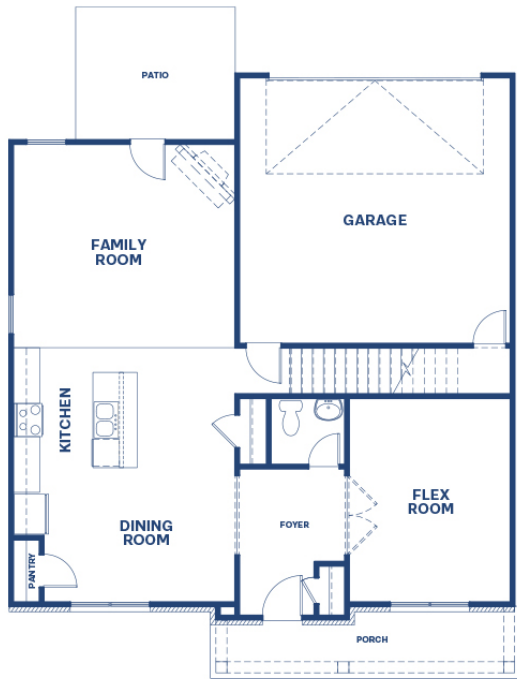

Westland Floor Plans

Bogart, Georgia

Homes from approximately 1,933 - 3,661 Sq. Ft.

Plan	Beds	Baths	Garage	Sq. Ft.
Bryan	4	2.5	2	1,933
Carroll	4	2.5	2	2,190
Elbert	4	2.5	2	2,414
Bowers	4	2.5	2	2,608
Marlene	5	3	2	2,567
Fayette	5	3	2	2,653
Edison	4	3	2	2,873
Summit	5	3	2	2,929
Savannah	5	4	2	3,034
Hampshire	4	3.5	2	3,110
Jean Lee	5	4	2	3,661

Bryan

4 Bedrooms | 2.5 Bathrooms | 2-Car Garage | 1,933 Sq. Ft.

Carroll

4 Bedrooms | 2.5 Bathrooms | 2-Car Garage | 2,190 Sq. Ft.

Elbert

4 Bedrooms | 2.5 Bathrooms | 2-Car Garage | 2,414 Sq. Ft.

Bowers

4 Bedrooms | 2.5 Bathrooms | 2-Car Garage | 2,608 Sq. Ft.

Marlene

5 Bedrooms | 3 Bathrooms | 2-Car Garage | 2,567 Sq. Ft.

Fayette

5 Bedrooms | 3 Bathrooms | 2-Car Garage | 2,653 Sq. Ft.

Edison

4 Bedrooms | 3 Bathrooms | 2-Car Garage | 2,873 Sq. Ft.

Summit

5 Bedrooms | 3 Bathrooms | 2-Car Garage | 2,929 Sq. Ft.

Savannah

5 Bedrooms | 4 Bathrooms | 2-Car Garage | 3,034 Sq. Ft.

Hampshire

4 Bedrooms | 3.5 Bathrooms | 2-Car Garage | 3,110 Sq. Ft.

Jean Lee

5 Bedrooms | 4 Bathrooms | 2-Car Garage | 3,661 Sq. Ft.