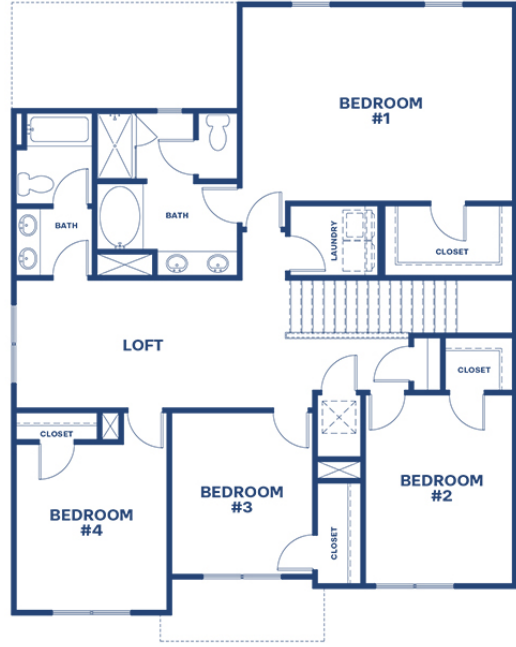

Westland Floor Plans

Bogart, Georgia

Homes from approximately 1,933 - 3,661 Sq. Ft.

Plan	Beds	Baths	Garage	Sq. Ft.
Bryan	4	2.5	2	1,933
Carroll	4	2.5	2	2,190
Elbert	4	2.5	2	2,414
Bowers	4	2.5	2	2,608
Marlene	5	3	2	2,567
Fayette	5	3	2	2,653
Edison	4	3	2	2,873
Summit	5	3	2	2,929
Savannah	5	4	2	3,034
Hampshire	4	3.5	2	3,110
Jean Lee	5	4	2	3,661

Bryan

4 Bedrooms | 2.5 Bathrooms | 2-Car Garage | 1,933 Sq. Ft.

Carroll

4 Bedrooms | 2.5 Bathrooms | 2-Car Garage | 2,190 Sq. Ft.

Elbert

4 Bedrooms | 2.5 Bathrooms | 2-Car Garage | 2,414 Sq. Ft.

Bowers

4 Bedrooms | 2.5 Bathrooms | 2-Car Garage | 2,608 Sq. Ft.

Marlene

5 Bedrooms | 3 Bathrooms | 2-Car Garage | 2,567 Sq. Ft.

Fayette

5 Bedrooms | 3 Bathrooms | 2-Car Garage | 2,653 Sq. Ft.

Edison

4 Bedrooms | 3 Bathrooms | 2-Car Garage | 2,873 Sq. Ft.

Summit

5 Bedrooms | 3 Bathrooms | 2-Car Garage | 2,929 Sq. Ft.

Savannah

5 Bedrooms | 4 Bathrooms | 2-Car Garage | 3,034 Sq. Ft.

Hampshire

4 Bedrooms | 3.5 Bathrooms | 2-Car Garage | 3,110 Sq. Ft.

Jean Lee

5 Bedrooms | 4 Bathrooms | 2-Car Garage | 3,661 Sq. Ft.