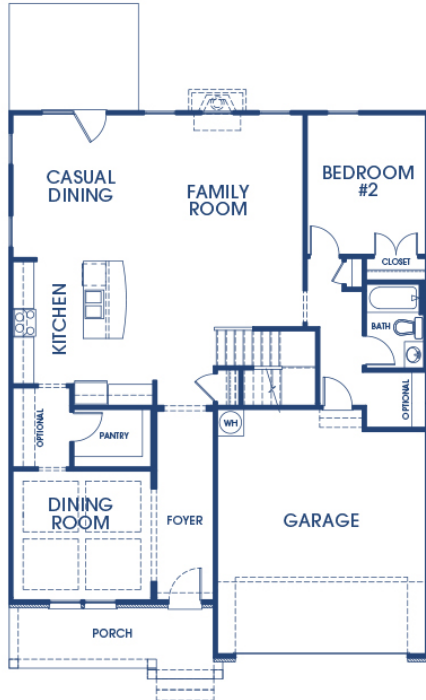

Westland Floor Plans

Bogart, Georgia

Homes from approximately 1,933 - 3,661 Sq. Ft.

Plan	Beds	Baths	Garage	Sq. Ft.
Bryan	4	2.5	2	1,933
Carroll	4	2.5	2	2,190
Elbert	4	2.5	2	2,414
Bowers	4	2.5	2	2,608
Marlene	5	3	2	2,567
Fayette	5	3	2	2,653
Edison	4	3	2	2,873
Summit	5	3	2	2,929
Savannah	5	4	2	3,034
Hampshire	4	3.5	2	3,110
Jean Lee	5	4	2	3,661

Bryan

4 Bedrooms | 2.5 Bathrooms | 2-Car Garage | 1,933 Sq. Ft.

Carroll

4 Bedrooms | 2.5 Bathrooms | 2-Car Garage | 2,190 Sq. Ft.

Elbert

4 Bedrooms | 2.5 Bathrooms | 2-Car Garage | 2,414 Sq. Ft.

Bowers

4 Bedrooms | 2.5 Bathrooms | 2-Car Garage | 2,608 Sq. Ft.

Marlene

5 Bedrooms | 3 Bathrooms | 2-Car Garage | 2,567 Sq. Ft.

Fayette

5 Bedrooms | 3 Bathrooms | 2-Car Garage | 2,653 Sq. Ft.

Edison

4 Bedrooms | 3 Bathrooms | 2-Car Garage | 2,873 Sq. Ft.

Summit

5 Bedrooms | 3 Bathrooms | 2-Car Garage | 2,929 Sq. Ft.

Savannah

5 Bedrooms | 4 Bathrooms | 2-Car Garage | 3,034 Sq. Ft.

Hampshire

4 Bedrooms | 3.5 Bathrooms | 2-Car Garage | 3,110 Sq. Ft.

Jean Lee

5 Bedrooms | 4 Bathrooms | 2-Car Garage | 3,661 Sq. Ft.