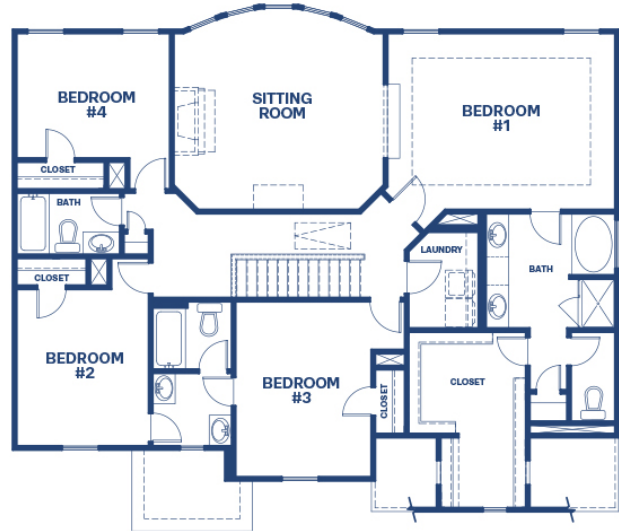

Westland Floor Plans

Bogart, Georgia

Homes from approximately 1,933 - 3,661 Sq. Ft.

Plan	Beds	Baths	Garage	Sq. Ft.
Bryan	4	2.5	2	1,933
Carroll	4	2.5	2	2,190
Elbert	4	2.5	2	2,414
Bowers	4	2.5	2	2,608
Marlene	5	3	2	2,567
Fayette	5	3	2	2,653
Edison	4	3	2	2,873
Summit	5	3	2	2,929
Savannah	5	4	2	3,034
Hampshire	4	3.5	2	3,110
Jean Lee	5	4	2	3,661

Marlene

5 Bedrooms | 3 Bathrooms | 2-Car Garage | 2,567 Sq. Ft.

Fayette

5 Bedrooms | 3 Bathrooms | 2-Car Garage | 2,653 Sq. Ft.

Edison

4 Bedrooms | 3 Bathrooms | 2-Car Garage | 2,873 Sq. Ft.

Summit

5 Bedrooms | 3 Bathrooms | 2-Car Garage | 2,929 Sq. Ft.

Savannah

5 Bedrooms | 4 Bathrooms | 2-Car Garage | 3,034 Sq. Ft.

Hampshire

4 Bedrooms | 3.5 Bathrooms | 2-Car Garage | 3,110 Sq. Ft.

Jean Lee

5 Bedrooms | 4 Bathrooms | 2-Car Garage | 3,661 Sq. Ft.