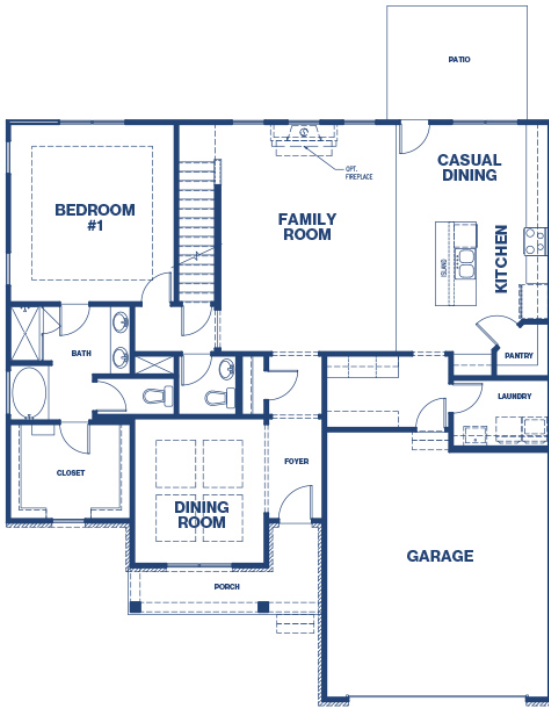

Westland Floor Plans

Bogart, Georgia

Homes from approximately 1,933 - 3,661 Sq. Ft.

Plan	Beds	Baths	Garage	Sq. Ft.
Bryan	4	2.5	2	1,933
Carroll	4	2.5	2	2,190
Elbert	4	2.5	2	2,414
Bowers	4	2.5	2	2,608
Marlene	5	3	2	2,567
Fayette	5	3	2	2,653
Edison	4	3	2	2,873
Summit	5	3	2	2,929
Savannah	5	4	2	3,034
Hampshire	4	3.5	2	3,110
Jean Lee	5	4	2	3,661

Bryan

4 Bedrooms | 2.5 Bathrooms | 2-Car Garage | 1,933 Sq. Ft.

Carroll

4 Bedrooms | 2.5 Bathrooms | 2-Car Garage | 2,190 Sq. Ft.

Elbert

4 Bedrooms | 2.5 Bathrooms | 2-Car Garage | 2,414 Sq. Ft.

Bowers

4 Bedrooms | 2.5 Bathrooms | 2-Car Garage | 2,608 Sq. Ft.

Marlene

5 Bedrooms | 3 Bathrooms | 2-Car Garage | 2,567 Sq. Ft.

Fayette

5 Bedrooms | 3 Bathrooms | 2-Car Garage | 2,653 Sq. Ft.

Edison

4 Bedrooms | 3 Bathrooms | 2-Car Garage | 2,873 Sq. Ft.

Summit

5 Bedrooms | 3 Bathrooms | 2-Car Garage | 2,929 Sq. Ft.

Savannah

5 Bedrooms | 4 Bathrooms | 2-Car Garage | 3,034 Sq. Ft.

Hampshire

4 Bedrooms | 3.5 Bathrooms | 2-Car Garage | 3,110 Sq. Ft.

Jean Lee

5 Bedrooms | 4 Bathrooms | 2-Car Garage | 3,661 Sq. Ft.