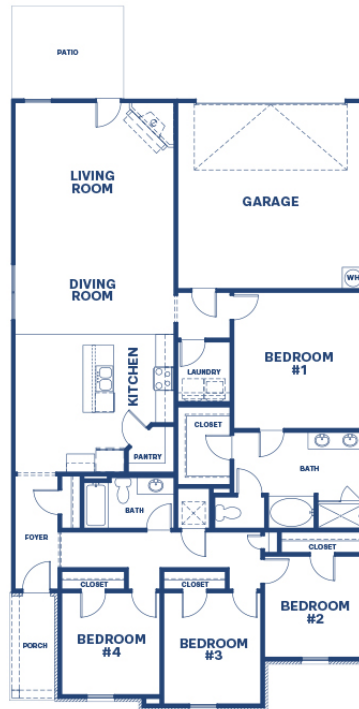

Westland Floor Plans

Bogart, Georgia

Homes from approximately 1,933 - 3,661 Sq. Ft.

Plan	Beds	Baths	Garage	Sq. Ft.
Bryan	4	2.5	2	1,933
Carroll	4	2.5	2	2,190
Elbert	4	2.5	2	2,414
Bowers	4	2.5	2	2,608
Marlene	5	3	2	2,567
Fayette	5	3	2	2,653
Edison	4	3	2	2,873
Summit	5	3	2	2,929
Savannah	5	4	2	3,034
Hampshire	4	3.5	2	3,110
Jean Lee	5	4	2	3,661

Bryan

4 Bedrooms | 2.5 Bathrooms | 2-Car Garage | 1,933 Sq. Ft.

Carroll

4 Bedrooms | 2.5 Bathrooms | 2-Car Garage | 2,190 Sq. Ft.

Elbert

4 Bedrooms | 2.5 Bathrooms | 2-Car Garage | 2,414 Sq. Ft.

Bowers

4 Bedrooms | 2.5 Bathrooms | 2-Car Garage | 2,608 Sq. Ft.

Marlene

5 Bedrooms | 3 Bathrooms | 2-Car Garage | 2,567 Sq. Ft.

Fayette

5 Bedrooms | 3 Bathrooms | 2-Car Garage | 2,653 Sq. Ft.

Edison

4 Bedrooms | 3 Bathrooms | 2-Car Garage | 2,873 Sq. Ft.

Summit

5 Bedrooms | 3 Bathrooms | 2-Car Garage | 2,929 Sq. Ft.

Savannah

5 Bedrooms | 4 Bathrooms | 2-Car Garage | 3,034 Sq. Ft.

Hampshire

4 Bedrooms | 3.5 Bathrooms | 2-Car Garage | 3,110 Sq. Ft.

Jean Lee

5 Bedrooms | 4 Bathrooms | 2-Car Garage | 3,661 Sq. Ft.