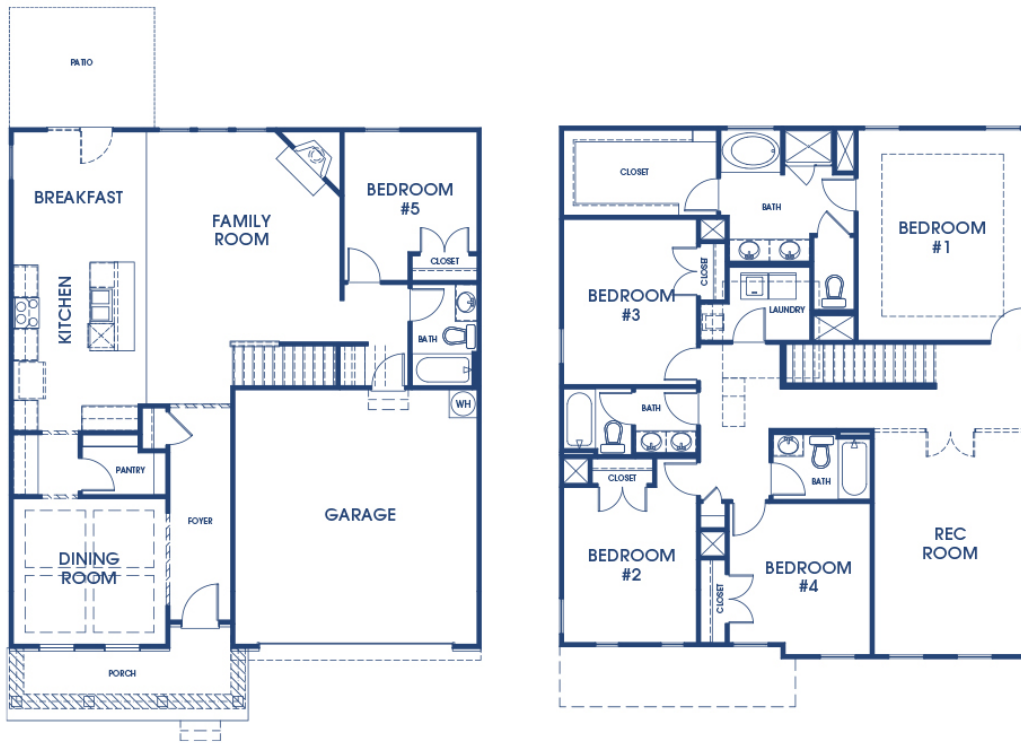

Westland Floor Plans

Bogart, Georgia

Homes from approximately 1,933 - 3,661 Sq. Ft.

Plan	Beds	Baths	Garage	Sq. Ft.
Bryan	4	2.5	2	1,933
Carroll	4	2.5	2	2,190
Elbert	4	2.5	2	2,414
Bowers	4	2.5	2	2,608
Marlene	5	3	2	2,567
Fayette	5	3	2	2,653
Edison	4	3	2	2,873
Summit	5	3	2	2,929
Savannah	5	4	2	3,034
Hampshire	4	3.5	2	3,110
Jean Lee	5	4	2	3,661

Bryan

4 Bedrooms | 2.5 Bathrooms | 2-Car Garage | 1,933 Sq. Ft.

Carroll

4 Bedrooms | 2.5 Bathrooms | 2-Car Garage | 2,190 Sq. Ft.

Elbert

4 Bedrooms | 2.5 Bathrooms | 2-Car Garage | 2,414 Sq. Ft.

Bowers

4 Bedrooms | 2.5 Bathrooms | 2-Car Garage | 2,608 Sq. Ft.

Marlene

5 Bedrooms | 3 Bathrooms | 2-Car Garage | 2,567 Sq. Ft.

Fayette

5 Bedrooms | 3 Bathrooms | 2-Car Garage | 2,653 Sq. Ft.

Edison

4 Bedrooms | 3 Bathrooms | 2-Car Garage | 2,873 Sq. Ft.

Summit

5 Bedrooms | 3 Bathrooms | 2-Car Garage | 2,929 Sq. Ft.

Savannah

5 Bedrooms | 4 Bathrooms | 2-Car Garage | 3,034 Sq. Ft.

Hampshire

4 Bedrooms | 3.5 Bathrooms | 2-Car Garage | 3,110 Sq. Ft.

Jean Lee

5 Bedrooms | 4 Bathrooms | 2-Car Garage | 3,661 Sq. Ft.