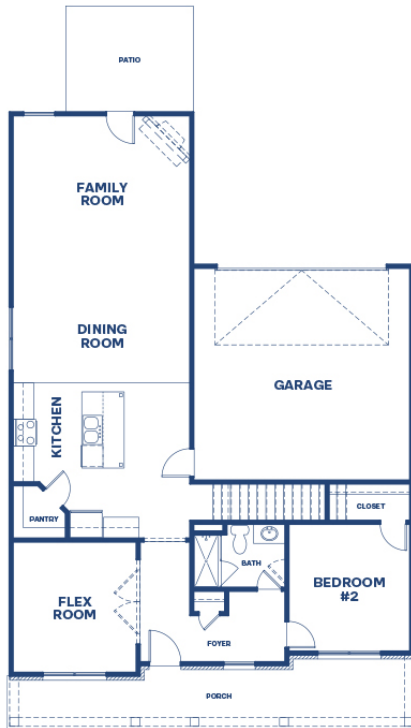

Westland Floor Plans

Bogart, Georgia

Homes from approximately 1,933 - 3,661 Sq. Ft.

Plan	Beds	Baths	Garage	Sq. Ft.
Bryan	4	2.5	2	1,933
Carroll	4	2.5	2	2,190
Elbert	4	2.5	2	2,414
Bowers	4	2.5	2	2,608
Marlene	5	3	2	2,567
Fayette	5	3	2	2,653
Edison	4	3	2	2,873
Summit	5	3	2	2,929
Savannah	5	4	2	3,034
Hampshire	4	3.5	2	3,110
Jean Lee	5	4	2	3,661

Bryan

4 Bedrooms | 2.5 Bathrooms | 2-Car Garage | 1,933 Sq. Ft.

Carroll

4 Bedrooms | 2.5 Bathrooms | 2-Car Garage | 2,190 Sq. Ft.

Elbert

4 Bedrooms | 2.5 Bathrooms | 2-Car Garage | 2,414 Sq. Ft.

Bowers

4 Bedrooms | 2.5 Bathrooms | 2-Car Garage | 2,608 Sq. Ft.

Marlene

5 Bedrooms | 3 Bathrooms | 2-Car Garage | 2,567 Sq. Ft.

Fayette

5 Bedrooms | 3 Bathrooms | 2-Car Garage | 2,653 Sq. Ft.

Edison

4 Bedrooms | 3 Bathrooms | 2-Car Garage | 2,873 Sq. Ft.

Summit

5 Bedrooms | 3 Bathrooms | 2-Car Garage | 2,929 Sq. Ft.

Savannah

5 Bedrooms | 4 Bathrooms | 2-Car Garage | 3,034 Sq. Ft.

Hampshire

4 Bedrooms | 3.5 Bathrooms | 2-Car Garage | 3,110 Sq. Ft.

Jean Lee

5 Bedrooms | 4 Bathrooms | 2-Car Garage | 3,661 Sq. Ft.