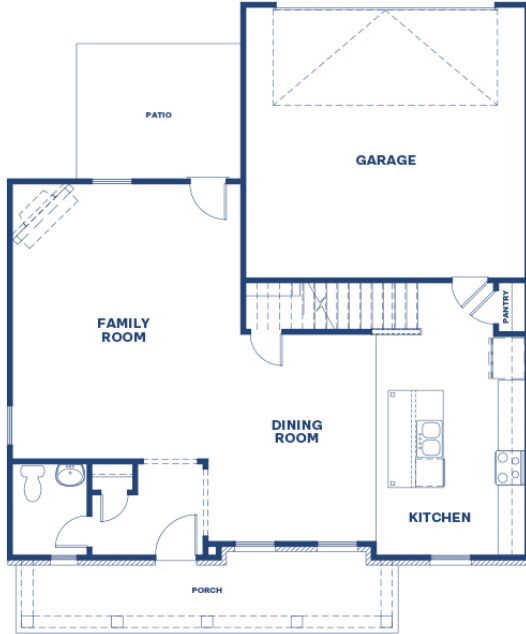

Westland Floor Plans

Bogart, Georgia

Homes from approximately 1,933 - 3,661 Sq. Ft.

Plan	Beds	Baths	Garage	Sq. Ft.
Bryan	4	2.5	2	1,933
Carroll	4	2.5	2	2,190
Elbert	4	2.5	2	2,414
Bowers	4	2.5	2	2,608
Marlene	5	3	2	2,567
Fayette	5	3	2	2,653
Edison	4	3	2	2,873
Summit	5	3	2	2,929
Savannah	5	4	2	3,034
Hampshire	4	3.5	2	3,110
Jean Lee	5	4	2	3,661

Bryan

4 Bedrooms | 2.5 Bathrooms | 2-Car Garage | 1,933 Sq. Ft.

Carroll

4 Bedrooms | 2.5 Bathrooms | 2-Car Garage | 2,190 Sq. Ft.

Elbert

4 Bedrooms | 2.5 Bathrooms | 2-Car Garage | 2,414 Sq. Ft.

Bowers

4 Bedrooms | 2.5 Bathrooms | 2-Car Garage | 2,608 Sq. Ft.

Marlene

5 Bedrooms | 3 Bathrooms | 2-Car Garage | 2,567 Sq. Ft.

Fayette

5 Bedrooms | 3 Bathrooms | 2-Car Garage | 2,653 Sq. Ft.

Edison

4 Bedrooms | 3 Bathrooms | 2-Car Garage | 2,873 Sq. Ft.

Summit

5 Bedrooms | 3 Bathrooms | 2-Car Garage | 2,929 Sq. Ft.

Savannah

5 Bedrooms | 4 Bathrooms | 2-Car Garage | 3,034 Sq. Ft.

Hampshire

4 Bedrooms | 3.5 Bathrooms | 2-Car Garage | 3,110 Sq. Ft.

Jean Lee

5 Bedrooms | 4 Bathrooms | 2-Car Garage | 3,661 Sq. Ft.