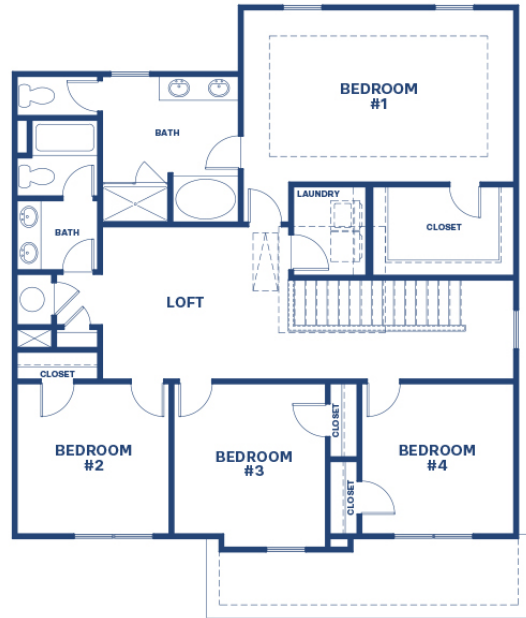

Westland Floor Plans

Bogart, Georgia

Homes from approximately 1,933 - 3,661 Sq. Ft.

Plan	Beds	Baths	Garage	Sq. Ft.
Bryan	4	2.5	2	1,933
Carroll	4	2.5	2	2,190
Elbert	4	2.5	2	2,414
Bowers	4	2.5	2	2,608
Marlene	5	3	2	2,567
Fayette	5	3	2	2,653
Edison	4	3	2	2,873
Summit	5	3	2	2,929
Savannah	5	4	2	3,034
Hampshire	4	3.5	2	3,110
Jean Lee	5	4	2	3,661

Bryan

4 Bedrooms | 2.5 Bathrooms | 2-Car Garage | 1,933 Sq. Ft.

Carroll

4 Bedrooms | 2.5 Bathrooms | 2-Car Garage | 2,190 Sq. Ft.

Elbert

4 Bedrooms | 2.5 Bathrooms | 2-Car Garage | 2,414 Sq. Ft.

Bowers

4 Bedrooms | 2.5 Bathrooms | 2-Car Garage | 2,608 Sq. Ft.

Marlene

5 Bedrooms | 3 Bathrooms | 2-Car Garage | 2,567 Sq. Ft.

Fayette

5 Bedrooms | 3 Bathrooms | 2-Car Garage | 2,653 Sq. Ft.

Edison

4 Bedrooms | 3 Bathrooms | 2-Car Garage | 2,873 Sq. Ft.

Summit

5 Bedrooms | 3 Bathrooms | 2-Car Garage | 2,929 Sq. Ft.

Savannah

5 Bedrooms | 4 Bathrooms | 2-Car Garage | 3,034 Sq. Ft.

Hampshire

4 Bedrooms | 3.5 Bathrooms | 2-Car Garage | 3,110 Sq. Ft.

Jean Lee

5 Bedrooms | 4 Bathrooms | 2-Car Garage | 3,661 Sq. Ft.