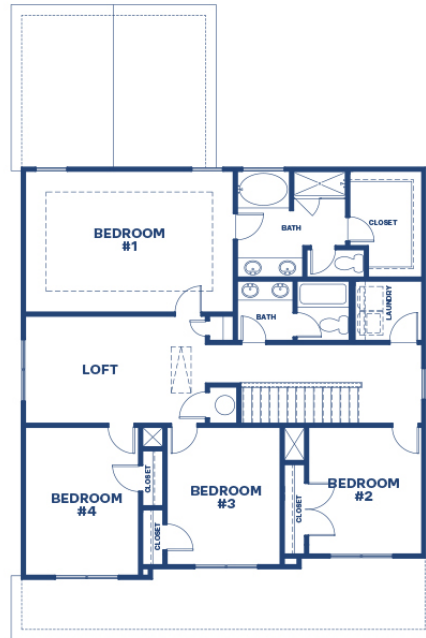

Westland Floor Plans

Bogart, Georgia

Homes from approximately 1,933 - 3,661 Sq. Ft.

Plan	Beds	Baths	Garage	Sq. Ft.
Bryan	4	2.5	2	1,933
Carroll	4	2.5	2	2,190
Elbert	4	2.5	2	2,414
Bowers	4	2.5	2	2,608
Marlene	5	3	2	2,567
Fayette	5	3	2	2,653
Edison	4	3	2	2,873
Summit	5	3	2	2,929
Savannah	5	4	2	3,034
Hampshire	4	3.5	2	3,110
Jean Lee	5	4	2	3,661

Bryan

4 Bedrooms | 2.5 Bathrooms | 2-Car Garage | 1,933 Sq. Ft.

Carroll

4 Bedrooms | 2.5 Bathrooms | 2-Car Garage | 2,190 Sq. Ft.

Elbert

4 Bedrooms | 2.5 Bathrooms | 2-Car Garage | 2,414 Sq. Ft.

Bowers

4 Bedrooms | 2.5 Bathrooms | 2-Car Garage | 2,608 Sq. Ft.

Marlene

5 Bedrooms | 3 Bathrooms | 2-Car Garage | 2,567 Sq. Ft.

Fayette

5 Bedrooms | 3 Bathrooms | 2-Car Garage | 2,653 Sq. Ft.

Edison

4 Bedrooms | 3 Bathrooms | 2-Car Garage | 2,873 Sq. Ft.

Summit

5 Bedrooms | 3 Bathrooms | 2-Car Garage | 2,929 Sq. Ft.

Savannah

5 Bedrooms | 4 Bathrooms | 2-Car Garage | 3,034 Sq. Ft.

Hampshire

4 Bedrooms | 3.5 Bathrooms | 2-Car Garage | 3,110 Sq. Ft.

Jean Lee

5 Bedrooms | 4 Bathrooms | 2-Car Garage | 3,661 Sq. Ft.