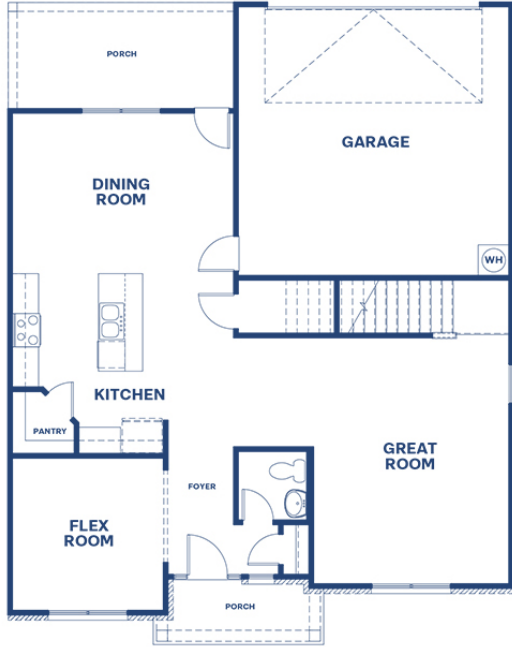

Westland Floor Plans

Bogart, Georgia

Homes from approximately 1,933 - 3,661 Sq. Ft.

Plan	Beds	Baths	Garage	Sq. Ft.
Bryan	4	2.5	2	1,933
Carroll	4	2.5	2	2,190
Elbert	4	2.5	2	2,414
Bowers	4	2.5	2	2,608
Marlene	5	3	2	2,567
Fayette	5	3	2	2,653
Edison	4	3	2	2,873
Summit	5	3	2	2,929
Savannah	5	4	2	3,034
Hampshire	4	3.5	2	3,110
Jean Lee	5	4	2	3,661

Bryan

4 Bedrooms | 2.5 Bathrooms | 2-Car Garage | 1,933 Sq. Ft.

Carroll

4 Bedrooms | 2.5 Bathrooms | 2-Car Garage | 2,190 Sq. Ft.

Elbert

4 Bedrooms | 2.5 Bathrooms | 2-Car Garage | 2,414 Sq. Ft.

Bowers

4 Bedrooms | 2.5 Bathrooms | 2-Car Garage | 2,608 Sq. Ft.

Marlene

5 Bedrooms | 3 Bathrooms | 2-Car Garage | 2,567 Sq. Ft.

Fayette

5 Bedrooms | 3 Bathrooms | 2-Car Garage | 2,653 Sq. Ft.

Edison

4 Bedrooms | 3 Bathrooms | 2-Car Garage | 2,873 Sq. Ft.

Summit

5 Bedrooms | 3 Bathrooms | 2-Car Garage | 2,929 Sq. Ft.

Savannah

5 Bedrooms | 4 Bathrooms | 2-Car Garage | 3,034 Sq. Ft.

Hampshire

4 Bedrooms | 3.5 Bathrooms | 2-Car Garage | 3,110 Sq. Ft.

Jean Lee

5 Bedrooms | 4 Bathrooms | 2-Car Garage | 3,661 Sq. Ft.