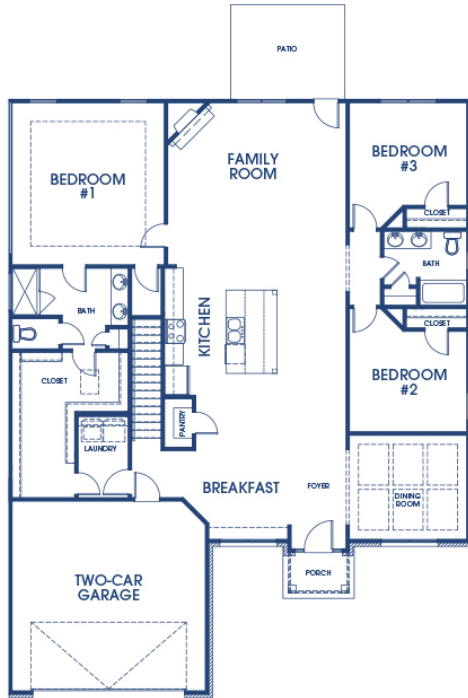

Westland Floor Plans

Bogart, Georgia

Homes from approximately 1,933 - 3,661 Sq. Ft.

Plan	Beds	Baths	Garage	Sq. Ft.
Bryan	4	2.5	2	1,933
Carroll	4	2.5	2	2,190
Elbert	4	2.5	2	2,414
Bowers	4	2.5	2	2,608
Marlene	5	3	2	2,567
Fayette	5	3	2	2,653
Edison	4	3	2	2,873
Summit	5	3	2	2,929
Savannah	5	4	2	3,034
Hampshire	4	3.5	2	3,110
Jean Lee	5	4	2	3,661

Bryan

4 Bedrooms | 2.5 Bathrooms | 2-Car Garage | 1,933 Sq. Ft.

Carroll

4 Bedrooms | 2.5 Bathrooms | 2-Car Garage | 2,190 Sq. Ft.

Elbert

4 Bedrooms | 2.5 Bathrooms | 2-Car Garage | 2,414 Sq. Ft.

Bowers

4 Bedrooms | 2.5 Bathrooms | 2-Car Garage | 2,608 Sq. Ft.

Marlene

5 Bedrooms | 3 Bathrooms | 2-Car Garage | 2,567 Sq. Ft.

Fayette

5 Bedrooms | 3 Bathrooms | 2-Car Garage | 2,653 Sq. Ft.

Edison

4 Bedrooms | 3 Bathrooms | 2-Car Garage | 2,873 Sq. Ft.

Summit

5 Bedrooms | 3 Bathrooms | 2-Car Garage | 2,929 Sq. Ft.

Savannah

5 Bedrooms | 4 Bathrooms | 2-Car Garage | 3,034 Sq. Ft.

Hampshire

4 Bedrooms | 3.5 Bathrooms | 2-Car Garage | 3,110 Sq. Ft.

Jean Lee

5 Bedrooms | 4 Bathrooms | 2-Car Garage | 3,661 Sq. Ft.