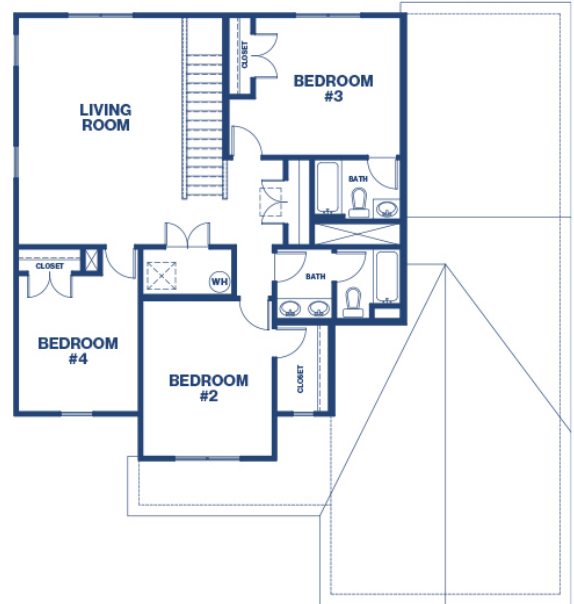

Westland Floor Plans

Bogart, Georgia

Homes from approximately 1,933 - 3,661 Sq. Ft.

Plan	Beds	Baths	Garage	Sq. Ft.
Bryan	4	2.5	2	1,933
Carroll	4	2.5	2	2,190
Elbert	4	2.5	2	2,414
Bowers	4	2.5	2	2,608
Marlene	5	3	2	2,567
Fayette	5	3	2	2,653
Edison	4	3	2	2,873
Summit	5	3	2	2,929
Savannah	5	4	2	3,034
Hampshire	4	3.5	2	3,110
Jean Lee	5	4	2	3,661

Bryan

4 Bedrooms | 2.5 Bathrooms | 2-Car Garage | 1,933 Sq. Ft.

Carroll

4 Bedrooms | 2.5 Bathrooms | 2-Car Garage | 2,190 Sq. Ft.

Elbert

4 Bedrooms | 2.5 Bathrooms | 2-Car Garage | 2,414 Sq. Ft.

Bowers

4 Bedrooms | 2.5 Bathrooms | 2-Car Garage | 2,608 Sq. Ft.

Marlene

5 Bedrooms | 3 Bathrooms | 2-Car Garage | 2,567 Sq. Ft.

Fayette

5 Bedrooms | 3 Bathrooms | 2-Car Garage | 2,653 Sq. Ft.

Edison

4 Bedrooms | 3 Bathrooms | 2-Car Garage | 2,873 Sq. Ft.

Summit

5 Bedrooms | 3 Bathrooms | 2-Car Garage | 2,929 Sq. Ft.

Savannah

5 Bedrooms | 4 Bathrooms | 2-Car Garage | 3,034 Sq. Ft.

Hampshire

4 Bedrooms | 3.5 Bathrooms | 2-Car Garage | 3,110 Sq. Ft.

Jean Lee

5 Bedrooms | 4 Bathrooms | 2-Car Garage | 3,661 Sq. Ft.