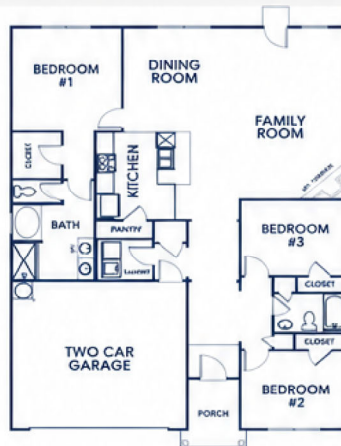

## THE ARIA RANCH PLAN

1,518 SQ. FT.

- 3 Bedrooms
- 2 Bathrooms
- 1 Car Garage
- Ranch Style
- Open-Concept Living

FIRST FLOOR

SECOND FLOOR

01

## THE HAYDEN RANCH PLAN

1,559 SQ. FT.

- 3 Bedrooms
- 2 Bathrooms
- 2 Car Garage
- Ranch Style
- Open-Concept Living
- Laundry Room

02

## THE PRESCOTT TWO-STORY PLAN

1,714 SQ. FT.

- 3 Bedrooms
- 2.5 Bathrooms
- 1 Car Garage
- Two-Story Plan
- Open-Concept Living
- Laundry Room

FIRST FLOOR

SECOND FLOOR

03