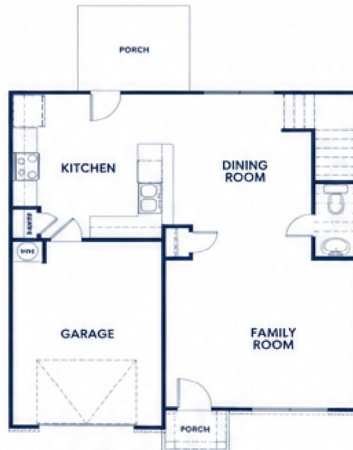

## THE ARIA RANCH PLAN

1,518 SQ. FT.

- 3 Bedrooms
- 2 Bathrooms
- 1 Car Garage
- Ranch Style
- Open-Concept Living

FIRST FLOOR

SECOND FLOOR

01

## THE HAYDEN RANCH PLAN

1,559 SQ. FT.

- 3 Bedrooms
- 2 Bathrooms
- 2 Car Garage
- Ranch Style
- Open-Concept Living
- Laundry Room

02

## THE PRESCOTT TWO-STORY PLAN

1,714 SQ. FT.

- 3 Bedrooms
- 2.5 Bathrooms
- 1 Car Garage
- Two-Story Plan
- Open-Concept Living
- Laundry Room

FIRST FLOOR

SECOND FLOOR

03