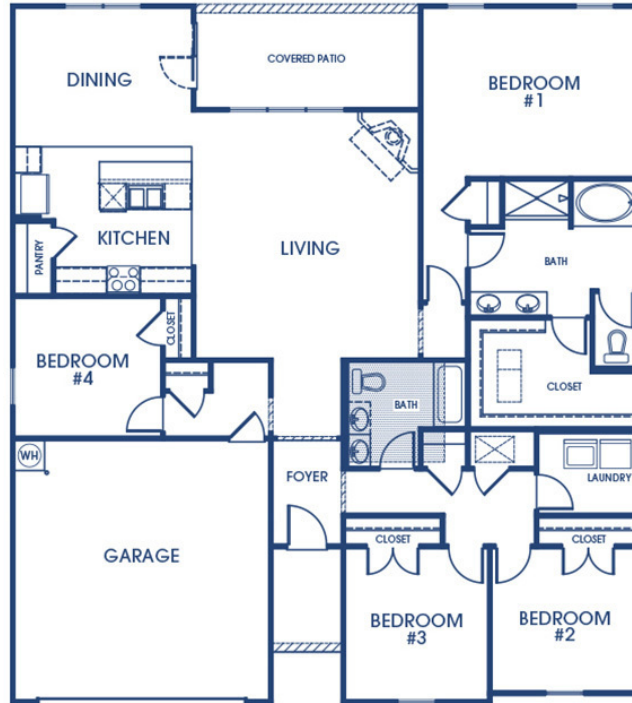

Preserve at Dove Creek

Available Floor Plans

Compare all available home designs in one place.

Avion

4 Bed | 2.5 Bath | 2-Car Garage | 2,431 Sq Ft

Denton

4 Bed | 2 Bath | 2-Car Garage | 2,250 Sq Ft

Carin

4 Bed | 2 Bath | 2-Car Garage | 2,025 Sq Ft

Hayden

5 Bed | 3 Bath | 2-Car Garage | 2,511 Sq Ft

Galen

4 Bed | 2.5 Bath | 2-Car Garage | 2,338 Sq Ft

Packard

4 Bed | 2.5 Bath | 2-Car Garage | 2,608 Sq Ft