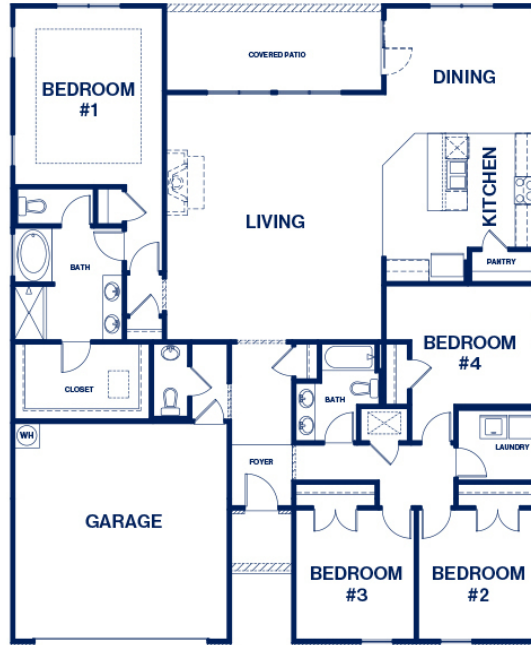

Preserve at Dove Creek

Available Floor Plans

Compare all available home designs in one place.

Avion

4 Bed | 2.5 Bath | 2-Car Garage | 2,431 Sq Ft

Denton

4 Bed | 2 Bath | 2-Car Garage | 2,250 Sq Ft

Carin

4 Bed | 2 Bath | 2-Car Garage | 2,025 Sq Ft

Hayden

5 Bed | 3 Bath | 2-Car Garage | 2,511 Sq Ft

Galen

4 Bed | 2.5 Bath | 2-Car Garage | 2,338 Sq Ft

Packard

4 Bed | 2.5 Bath | 2-Car Garage | 2,608 Sq Ft