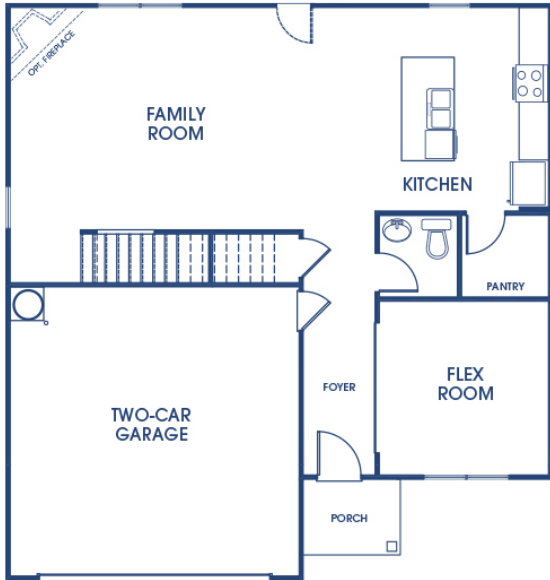

Preserve at Dove Creek

Available Floor Plans

Compare all available home designs in one place.

Avion

4 Bed | 2.5 Bath | 2-Car Garage | 2,431 Sq Ft

Denton

4 Bed | 2 Bath | 2-Car Garage | 2,250 Sq Ft

Carin

4 Bed | 2 Bath | 2-Car Garage | 2,025 Sq Ft

Hayden

5 Bed | 3 Bath | 2-Car Garage | 2,511 Sq Ft

Galen

4 Bed | 2.5 Bath | 2-Car Garage | 2,338 Sq Ft

Packard

4 Bed | 2.5 Bath | 2-Car Garage | 2,608 Sq Ft