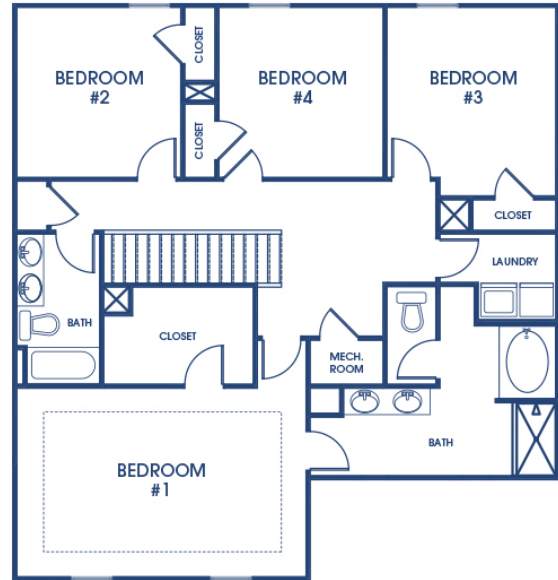

Preserve at Dove Creek

Available Floor Plans

Compare all available home designs in one place.

Avion

4 Bed | 2.5 Bath | 2-Car Garage | 2,431 Sq Ft

Denton

4 Bed | 2 Bath | 2-Car Garage | 2,250 Sq Ft

Carin

4 Bed | 2 Bath | 2-Car Garage | 2,025 Sq Ft

Hayden

5 Bed | 3 Bath | 2-Car Garage | 2,511 Sq Ft

Galen

4 Bed | 2.5 Bath | 2-Car Garage | 2,338 Sq Ft

Packard

4 Bed | 2.5 Bath | 2-Car Garage | 2,608 Sq Ft